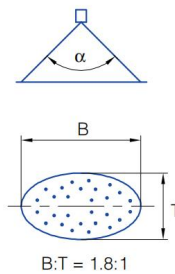

CY SPRAYING & PURIFICATION TECHNOLOGY LIMITED

138 industry area, Tang xia town, Dongguan city , Guangdong province, P.R.C.

40 Series Oval Full cone nozzle

Oval full cone nozzle pattern 90°X60°

Applications:

Also suitable for vertical spray positions such as narrow side cooling in slab casters or vertical spray cooling in bloom casters.

Ordering No.	Flow rate (L/min) @2bar	Spray width Angle (°)	Spray depth angle (°)	Narrowest cross Section(mm)	Thread
SF40.01.316	5.9	90	60	1.95	3/8 BSPT
SF40.04.316	2.7	90	60	1.25	3/8 BSPT
SF40.05.316	3.4	90	60	1.45	3/8 BSPT
SF40.06.316	2.0	90	60	1.05	3/8 BSPT